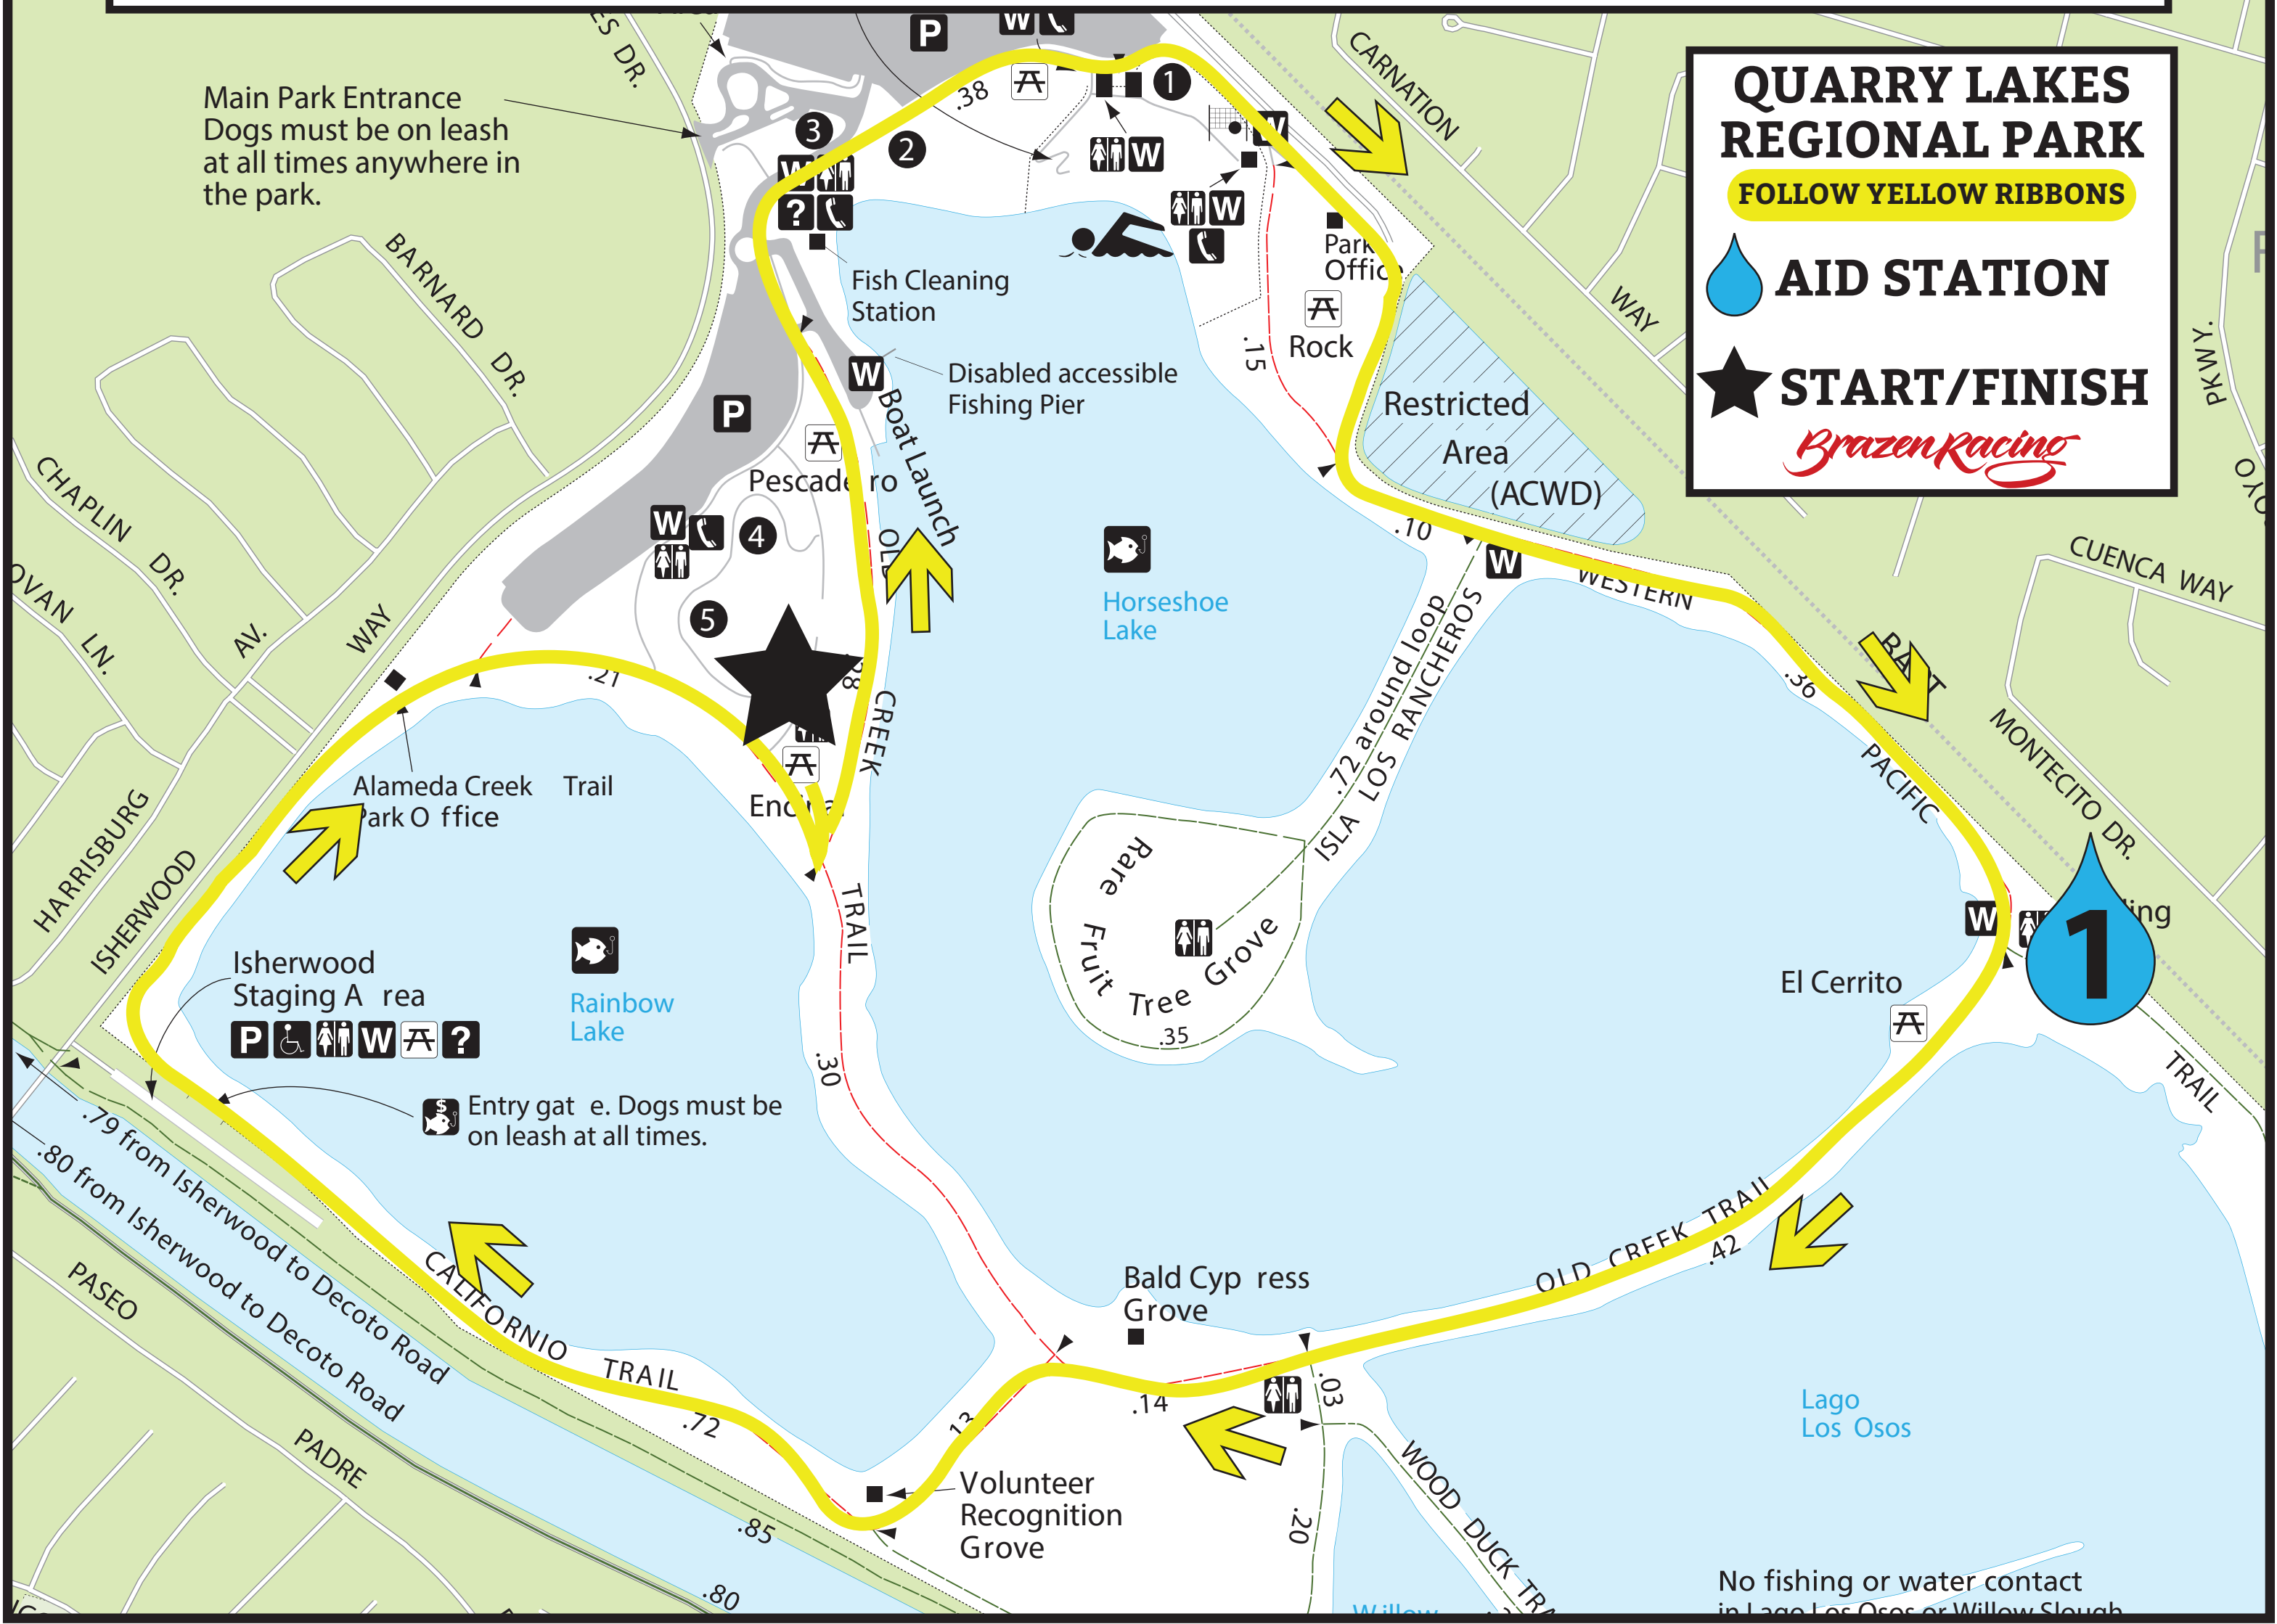

# NEW YEAR'S EVE 5K

Main Park Entrance  
Dogs must be on leash  
at all times anywhere in  
the park.

**QUARRY LAKES REGIONAL PARK**  
**FOLLOW YELLOW RIBBONS**

-  **AID STATION**
-  **START/FINISH**

*Brazen Racing*

Entry gate. Dogs must be on leash at all times.

No fishing or water contact  
in Lago Los Osos or Willow Slough